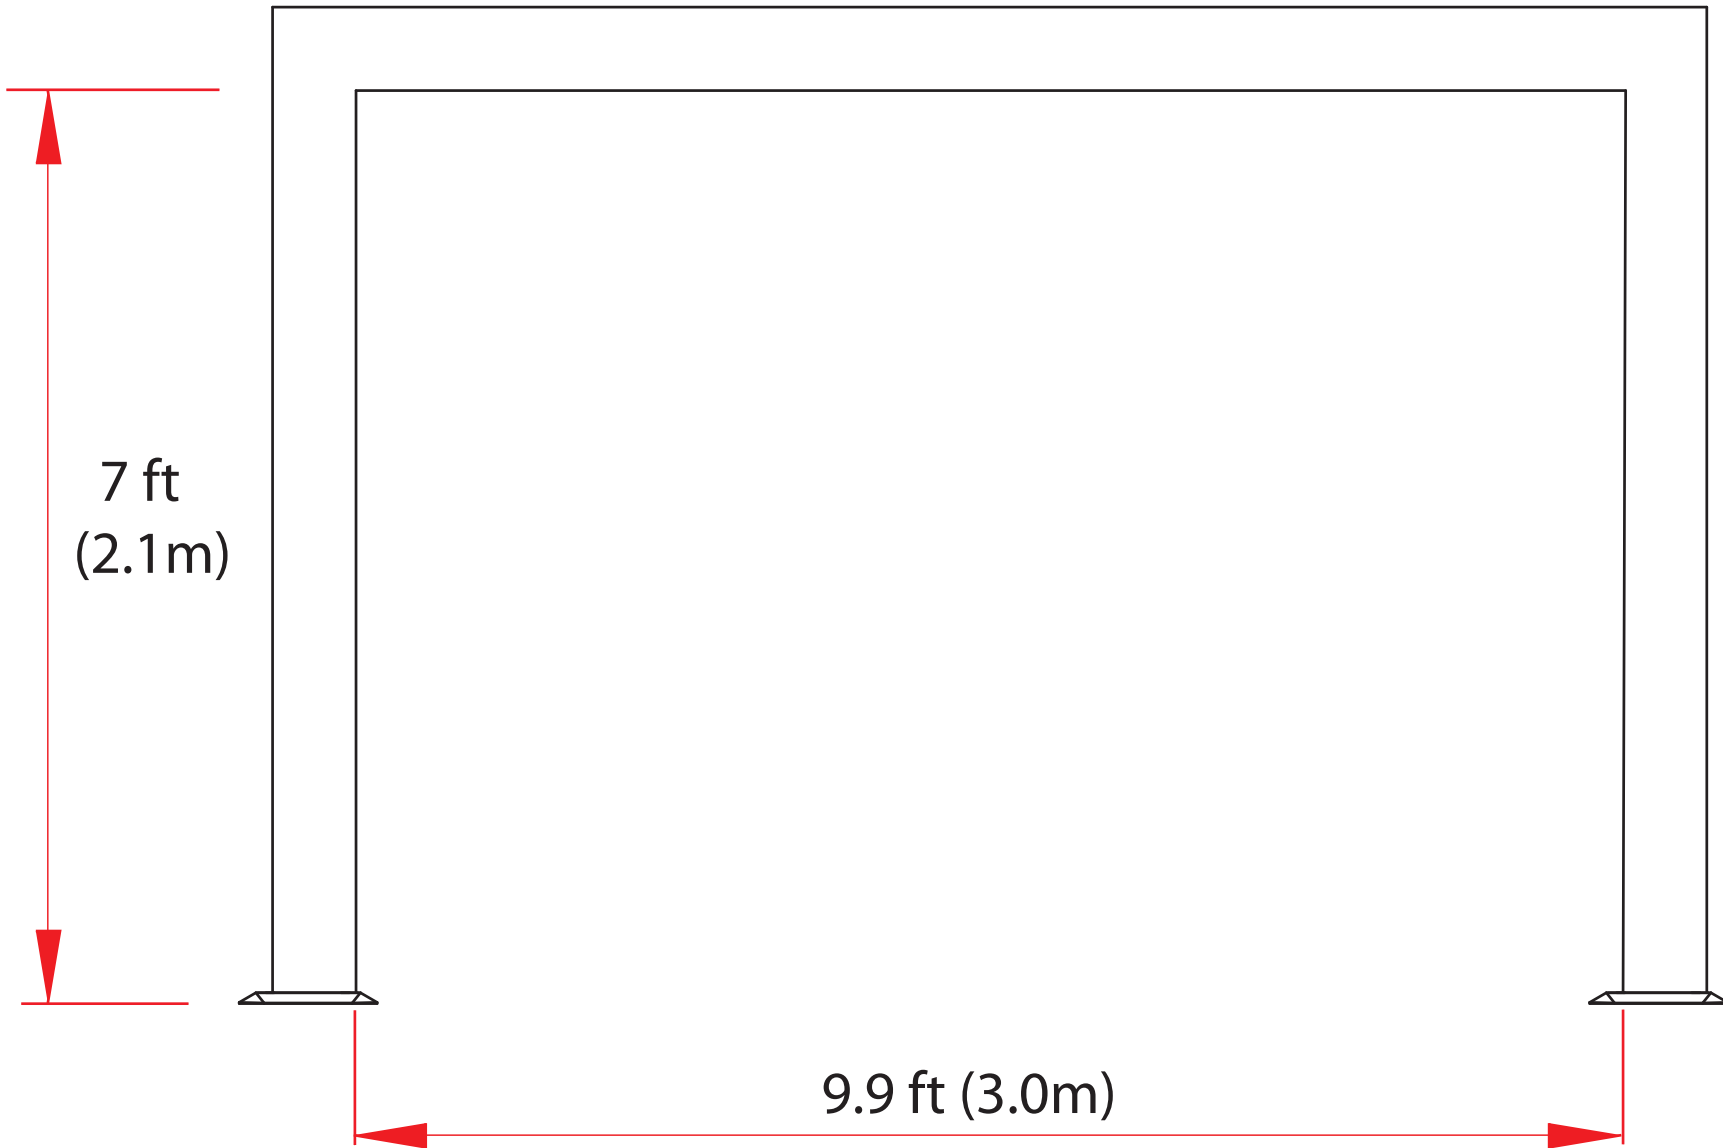

Trusst Goal Kit, Inside Dimensions

7 ft
(2.1m)

9.9 ft (3.0m)