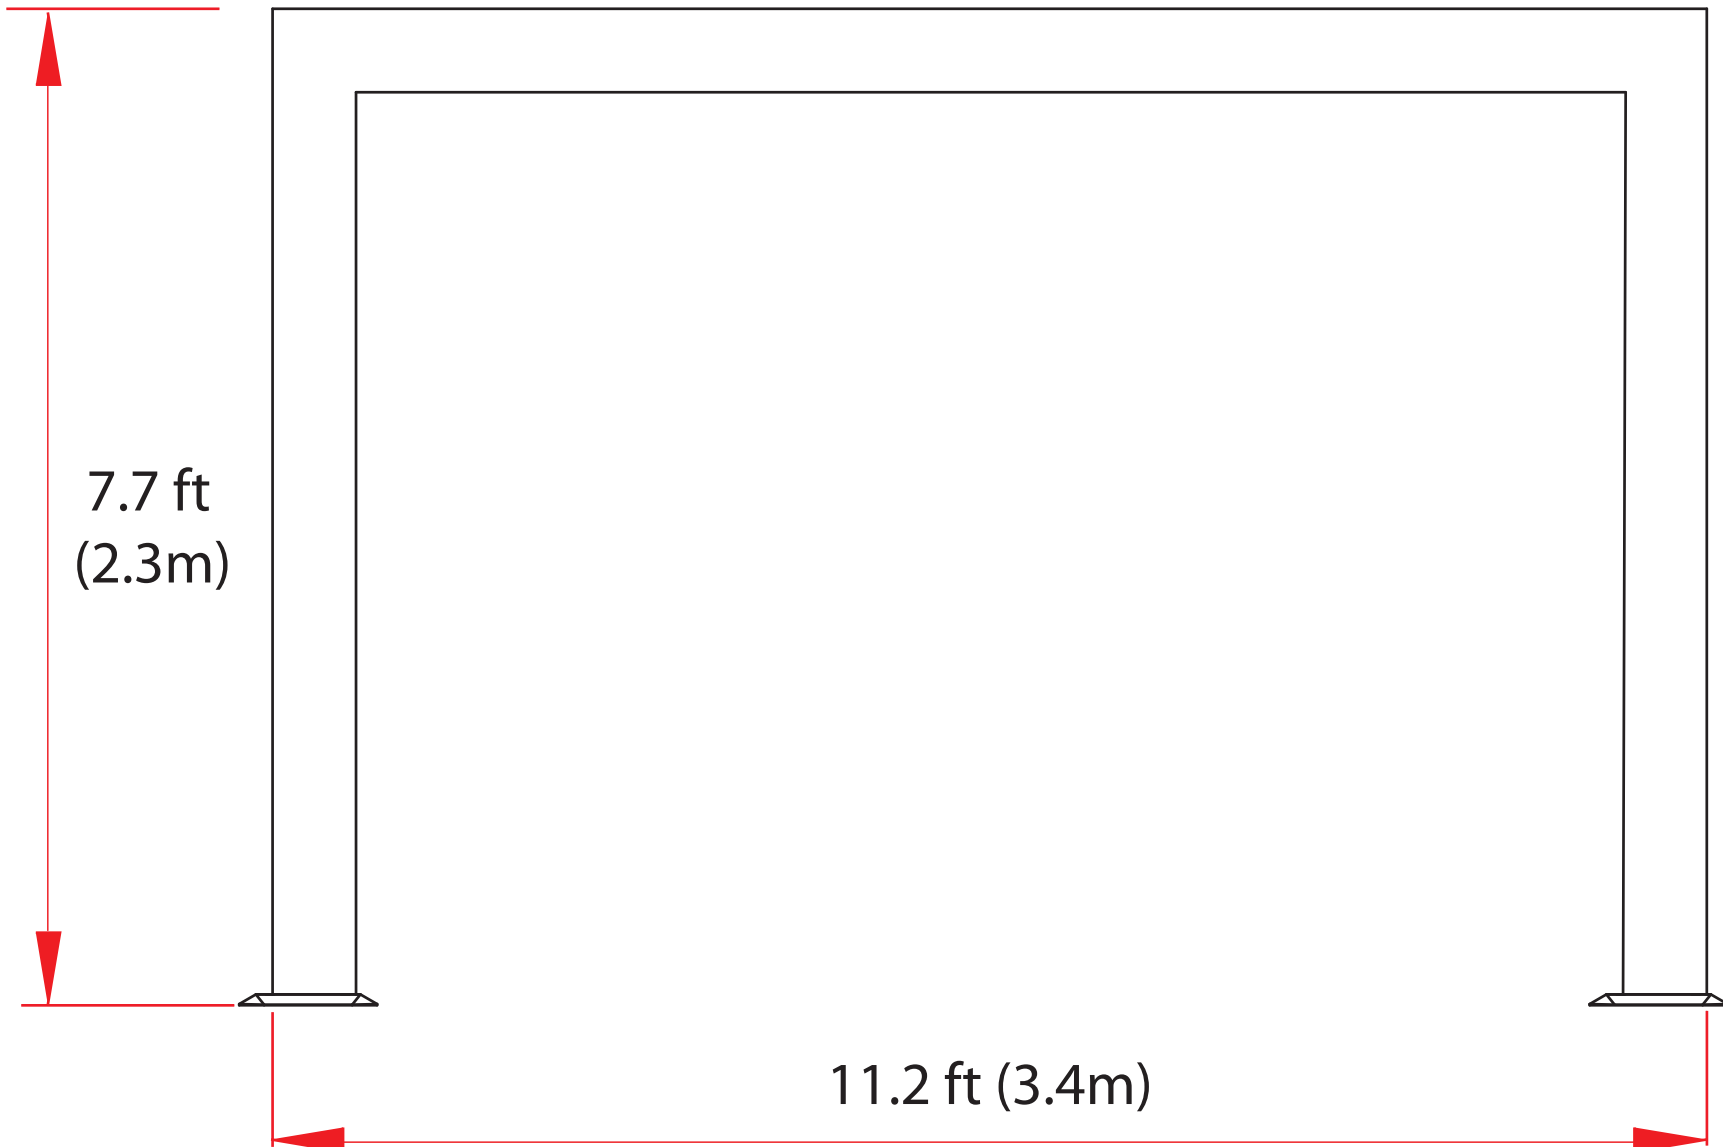

Trusst Goal Kit, Outside Dimensions

7.7 ft  
(2.3m)

11.2 ft (3.4m)