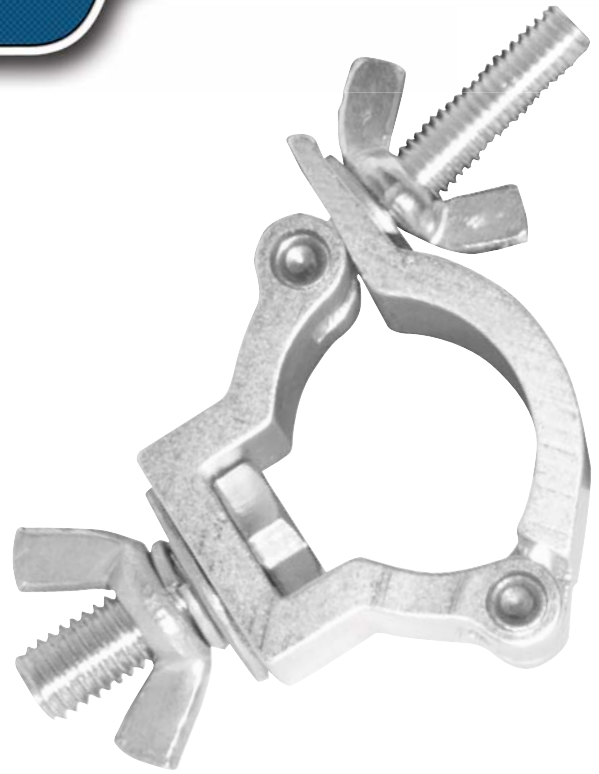

CLP-35HC

FEATURES

- Fits best with the TRUSST® Arch Kit and Goal Post Kit
- Wraps completely around 35mm truss for added security and stability
- Made of heavy duty aluminum that lasts for years

Weight: 0.2lbs (0.1kg)

Size: 3.7 x 1.2 x 2.5in (94 x 31 x 63mm)

TRUSST 